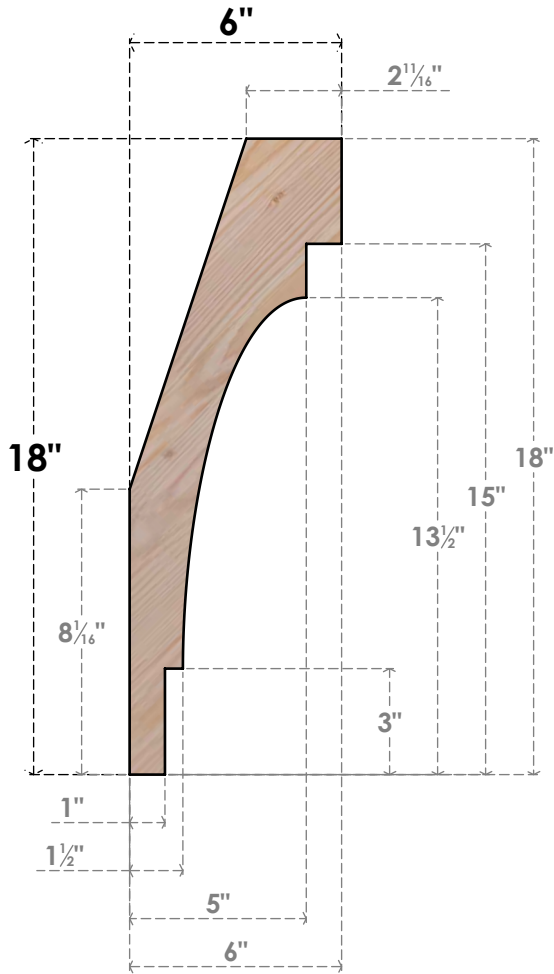

BRC04X06X18MRC00SDF

3 1/2"W X 6"D X 18"H MERCED SMOOTH BRACE, DOUGLAS FIR

SIDE

FRONT

EKENA MILLWORK
 2300 WEST MAIN ST.
 CLARKSVILLE, TX 75426
 TOLL FREE: 866-607-0453
 WWW.EKENAMILLWORK.COM

NOTES

1. INSTALLATION TO BE COMPLETED IN ACCORDANCE WITH MANUFACTURER'S SPECIFICATIONS.
2. DRAWING MAY NOT BE TO SCALE
3. THIS DRAWING IS INTENDED FOR DESIGN AND PLANNING PURPOSES ONLY.
4. ALL INFORMATION CONTAINED HEREIN WAS CURRENT AT THE TIME OF DEVELOPMENT BUT MUST BE REVIEWED AND APPROVED BY THE PRODUCT MANUFACTURER TO BE CONSIDERED ACCURATE.
5. PRODUCTS ARE NOT KILN DRIED. THIS ITEM IS UNIQUE AND WILL CONTAIN THE NATURAL VARIATIONS THAT THE WOOD SPECIES OFFERS. THIS MAY RESULT IN VARIATIONS UP TO 1/4"