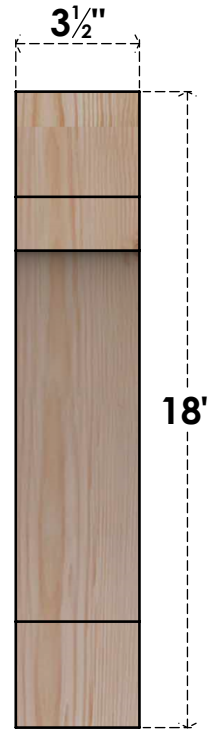

BRC04X06X18MRC00SDF

3 1/2"W X 6"D X 18"H MERCED SMOOTH BRACE, DOUGLAS FIR

SIDE

FRONT

EKENA MILLWORK
 2300 WEST MAIN ST.
 CLARKSVILLE, TX 75426
 TOLL FREE: 866-607-0453
 WWW.EKENAMILLWORK.COM

NOTES

1. INSTALLATION TO BE COMPLETED IN ACCORDANCE WITH MANUFACTURER'S SPECIFICATIONS.
2. DRAWING MAY NOT BE TO SCALE
3. THIS DRAWING IS INTENDED FOR DESIGN AND PLANNING PURPOSES ONLY.
4. ALL INFORMATION CONTAINED HEREIN WAS CURRENT AT THE TIME OF DEVELOPMENT BUT MUST BE REVIEWED AND APPROVED BY THE PRODUCT MANUFACTURER TO BE CONSIDERED ACCURATE.
5. PRODUCTS ARE NOT KILN DRIED. THIS ITEM IS UNIQUE AND WILL CONTAIN THE NATURAL VARIATIONS THAT THE WOOD SPECIES OFFERS. THIS MAY RESULT IN VARIATIONS UP TO 1/4"